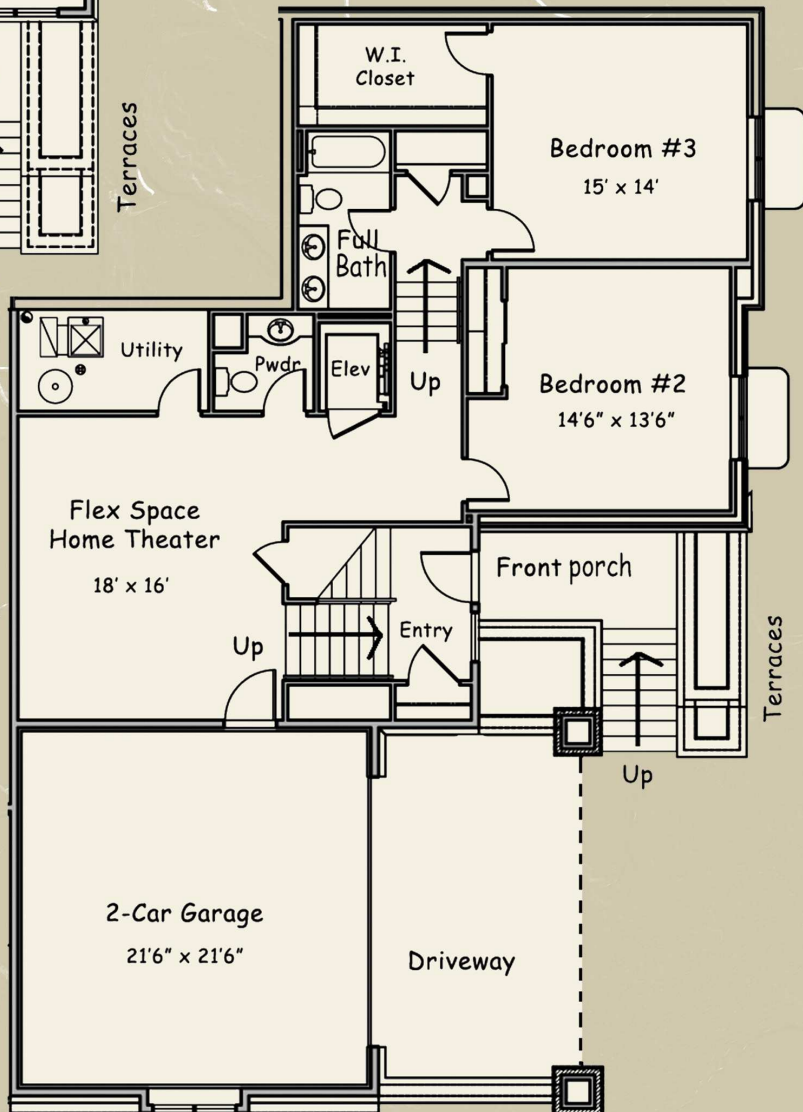

The Brachetto

Three bedrooms plus a study, 3.5 baths and attached 2-car garage. Approximately 3578 finished square feet. An uphill unit with a full finished lower level and an elevator for convenience.

Chateau Ridge

VINTNERS COLLECTION
CASTLE PINES VILLAGE

Renaissance
Homes 

Residence B - The Brachetto

Main Level 2352 Sq.Ft.

Lower Level 1226 Sq.Ft.

Total 3578 Sq.Ft.

Optional 3/4 bath

* Specifications and inclusions may change at any time at the discretion of the builder. Floorplans and renderings are artist's conception.