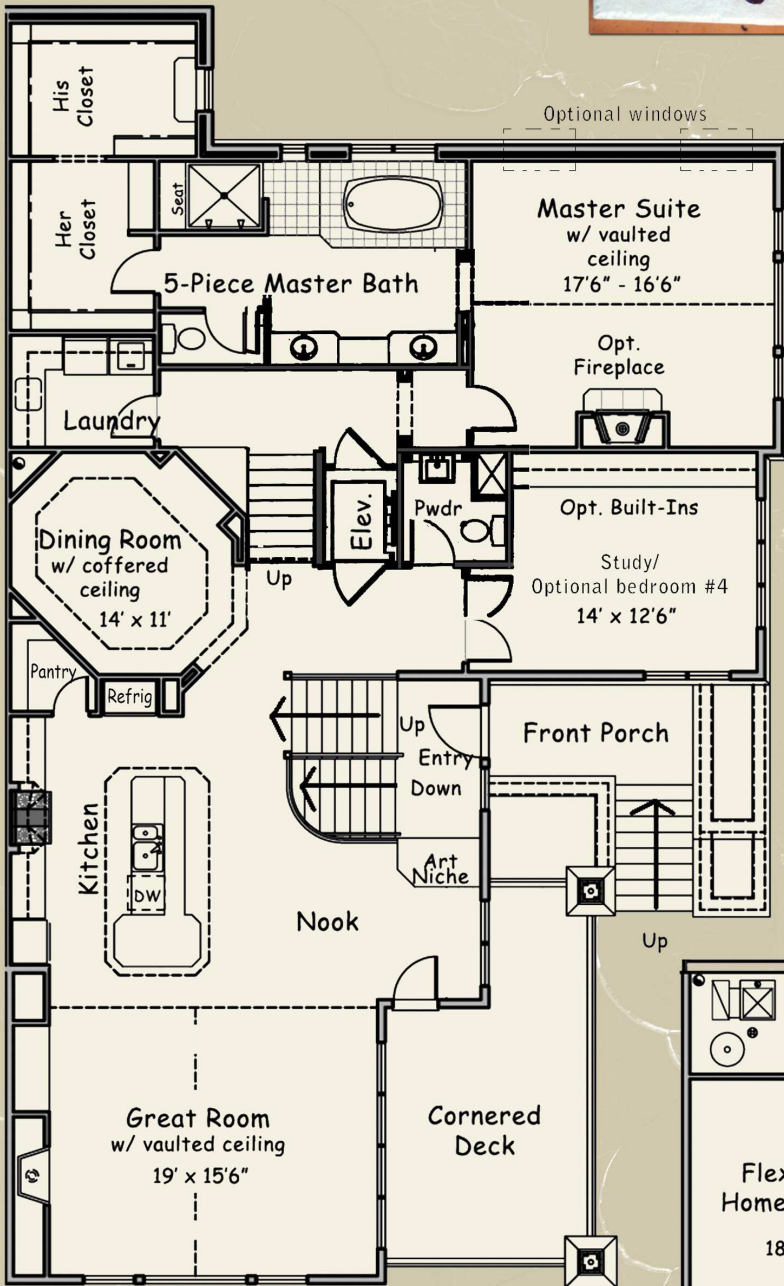

The Brachetto

Three bedrooms plus a study, 3.5 baths and attached 2-car garage. Approximately 3578 finished square feet. An uphill unit with a full finished lower level and an elevator for convenience.

Chateau Ridge

VINTNERS COLLECTION
CASTLE PINES VILLAGE

Renaissance
Homes 

Residence B - The Brachetto

Main Level 2352 Sq.Ft.

Lower Level 1226 Sq.Ft.

Total 3578 Sq.Ft.

Optional 3/4 bath

* Specifications and inclusions may change at any time at the discretion of the builder. Floorplans and renderings are artist's conception.