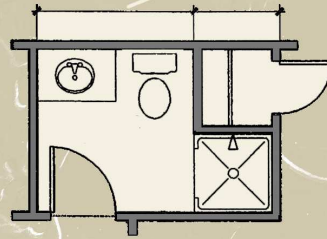

The Brachetto

Three bedrooms plus a study, 3.5 baths and attached 2-car garage. Approximately 3578 finished square feet. An uphill unit with a full finished lower level and an elevator for convenience.

Chateau Ridge

VINTNERS COLLECTION
CASTLE PINES VILLAGE

Renaissance
Homes 

Residence B - The Brachetto

Main Level 2352 Sq.Ft.

Lower Level 1226 Sq.Ft.

Total 3578 Sq.Ft.

Optional 3/4 bath